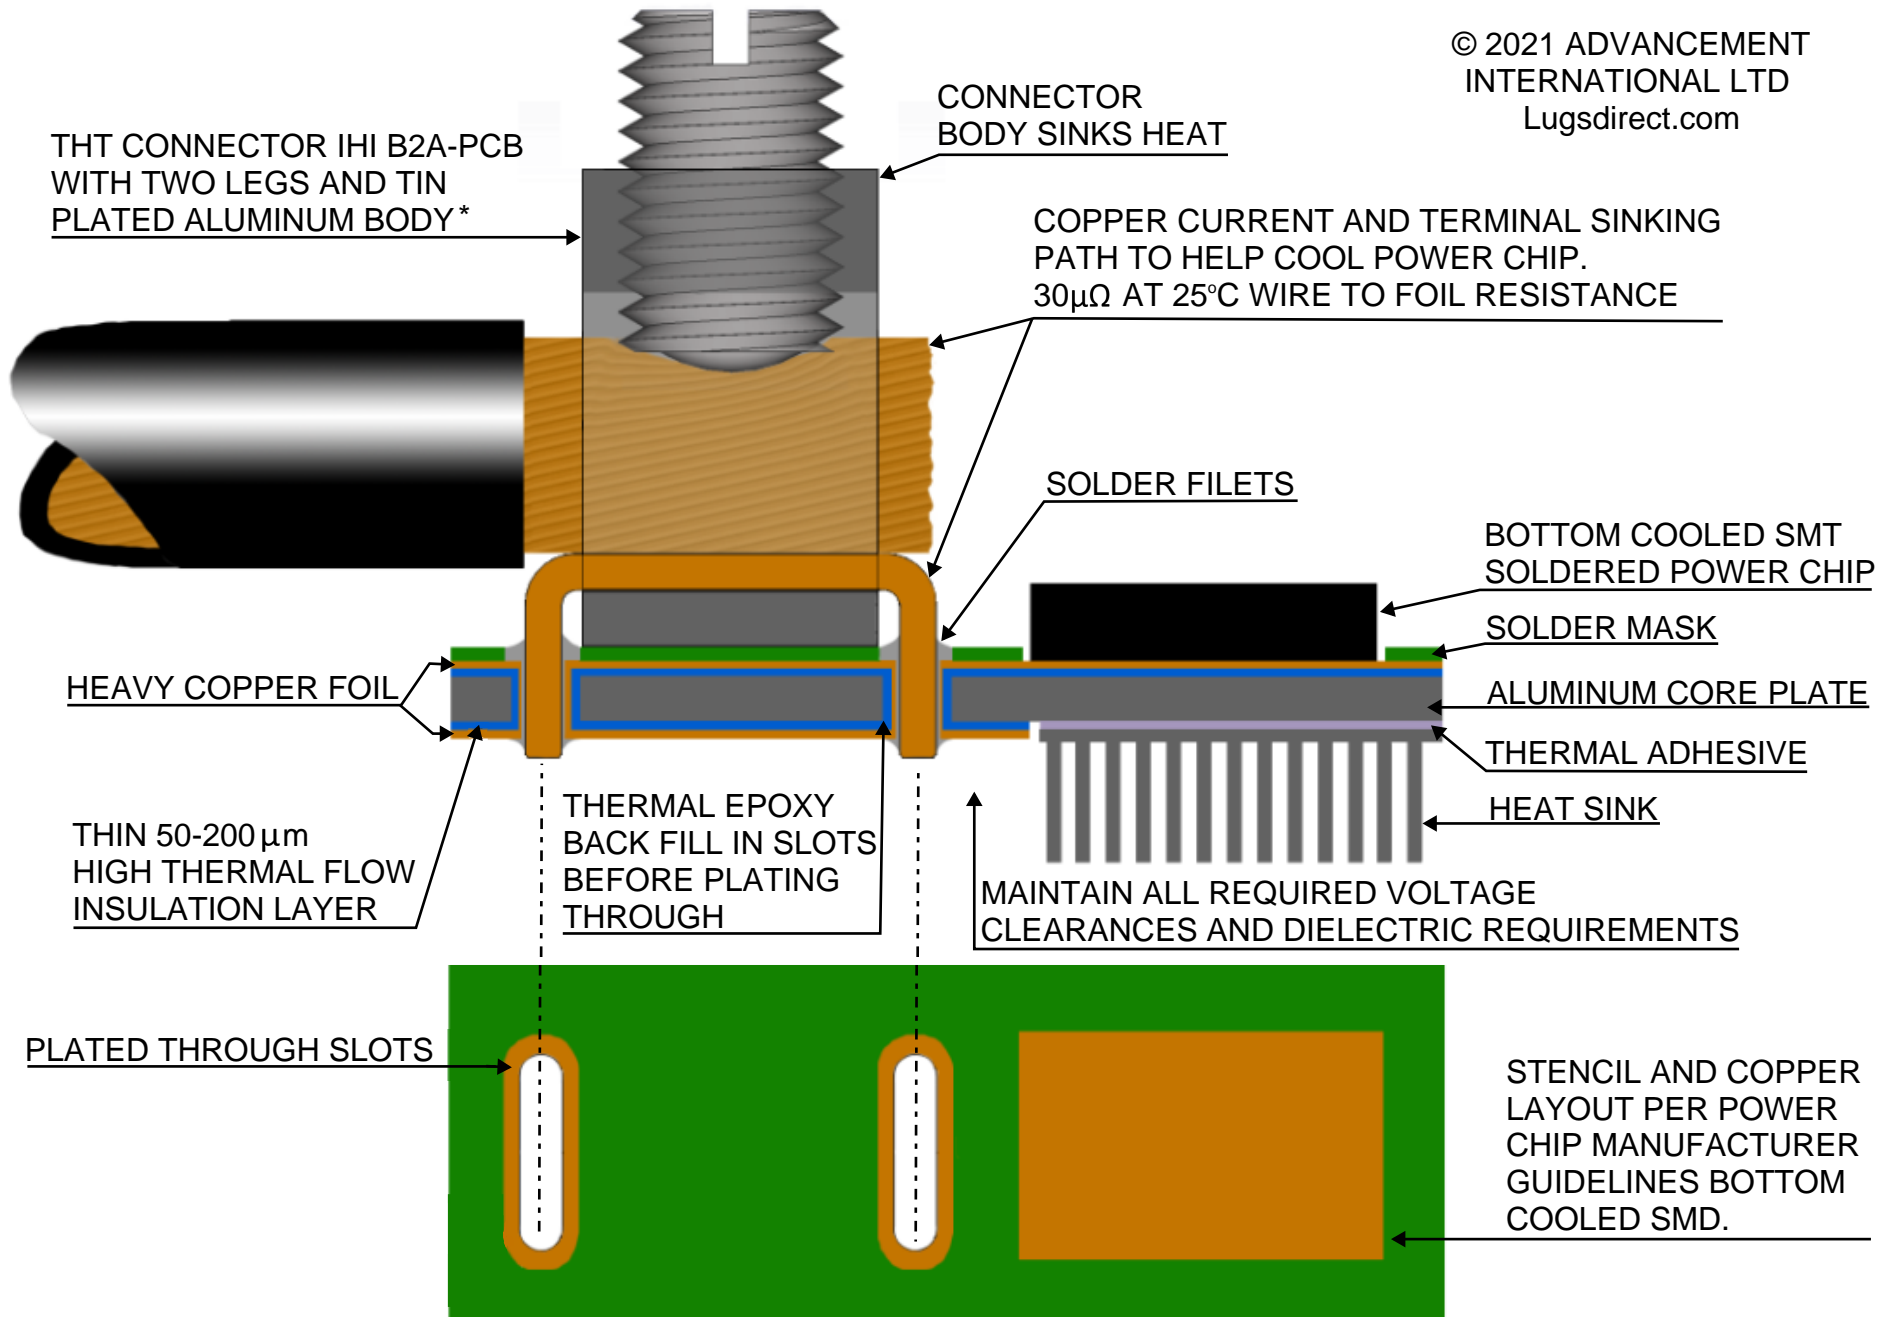

THT HIGH POWER WIRE CONNECTOR WITH BOTTOM COOLED IMS METAL CORE PCB

© 2021 ADVANCEMENT
INTERNATIONAL LTD
Lugsdirect.com

*VIEW IHI THT CONNECTORS HERE: lugsdirect.com/IHI_HIGH_CURRENT_PCB-TERMINALS-_SELECTION_CHART2.htm