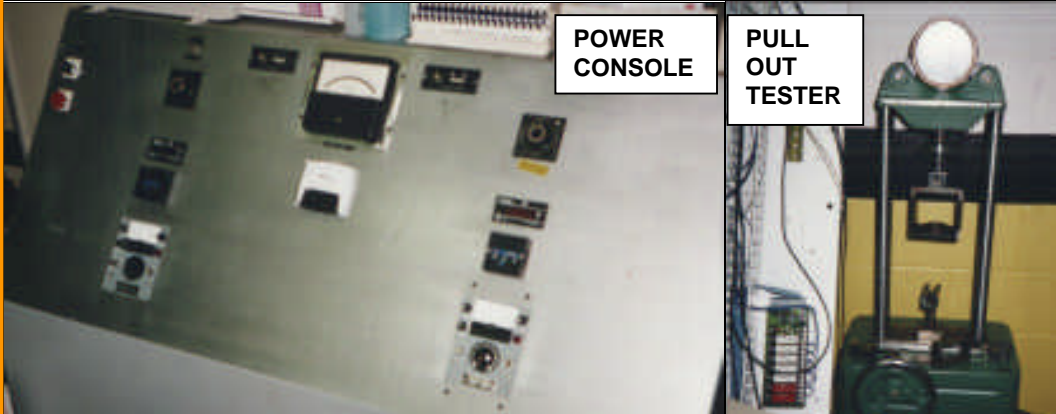

# Connectors

[IHICONNECTORS.COM](http://IHICONNECTORS.COM)

SECURENESS  
TESTER

DATA  
LOGGER,  
TEST  
STAND

POWER  
CONSOLE

PULL  
OUT  
TESTER

**IHI's ONSITE UL / CSA UL 486 TEST LAB,  
ELECTRICAL AND MECHANICAL**