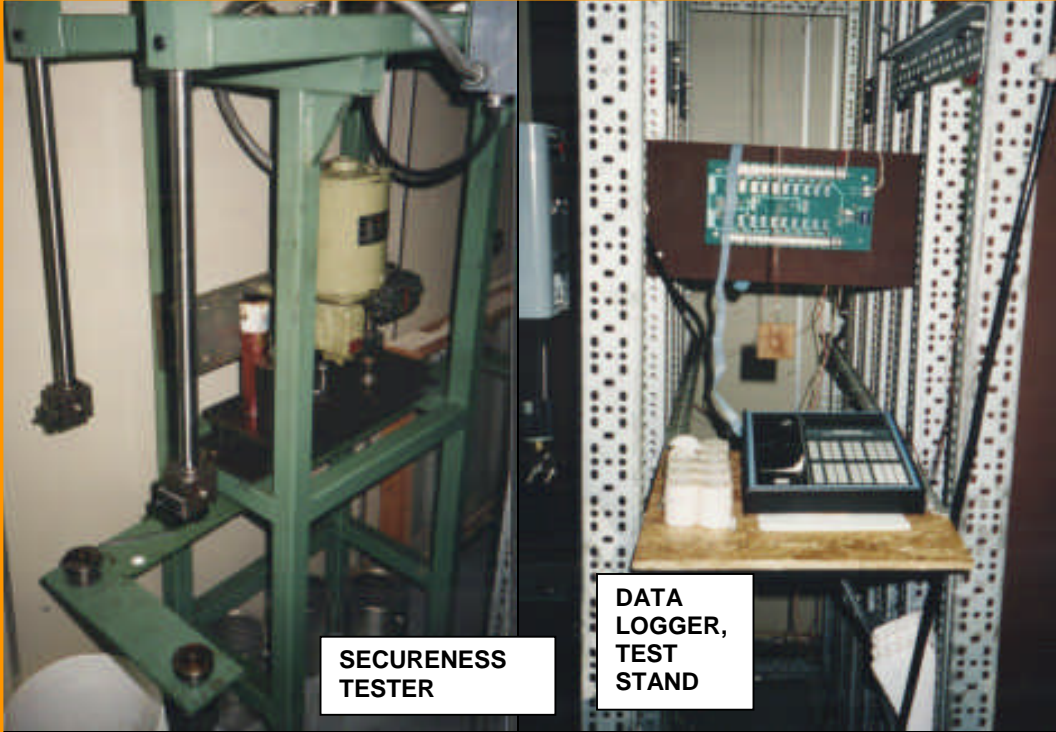

# Connectors

[IHICONNECTORS.COM](http://IHICONNECTORS.COM)

SECURENESS  
TESTER

DATA  
LOGGER,  
TEST  
STAND

POWER  
CONSOLE

PULL  
OUT  
TESTER

**IHI's ONSITE UL / CSA UL 486 TEST LAB,  
ELECTRICAL AND MECHANICAL**